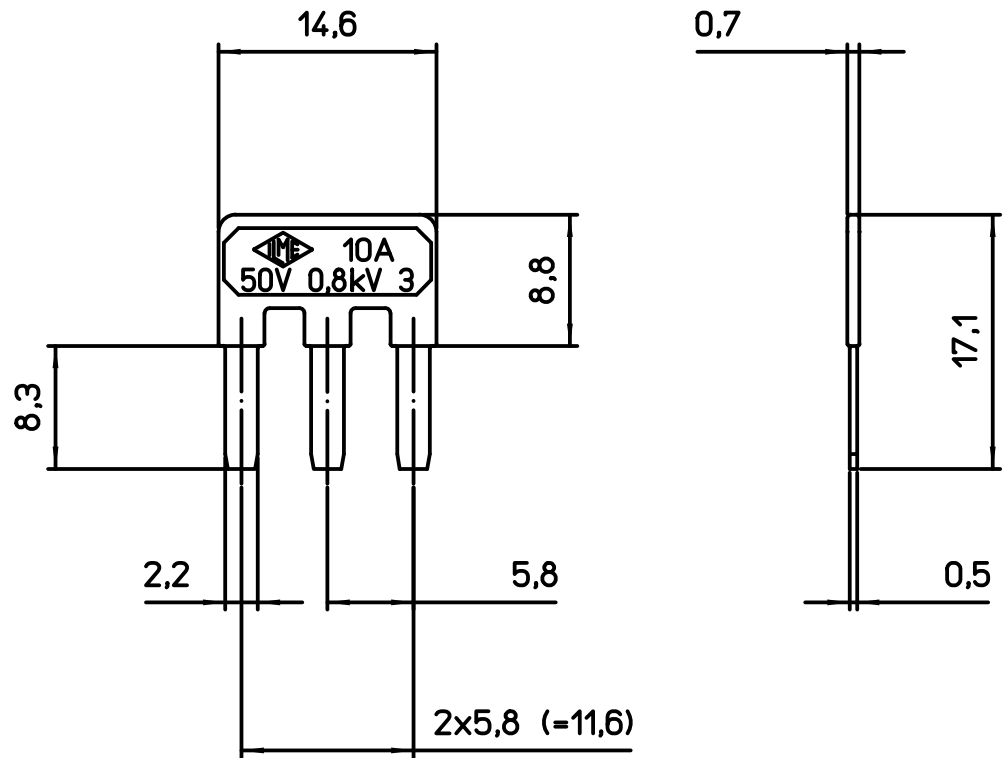

Diritti riservati

All rights reserved

1

2

3

REV	DATA	FIRMA			
 <b>Dimensione in mm</b>			Simplified representation with dimensions without tolerance		
Original Size A4			CR BDSH3A Parallel bridge, 3-pin light blue colour (for neutral)	Scale 2:1	
Date 14/11/19					
Sign. Pitasi B.					